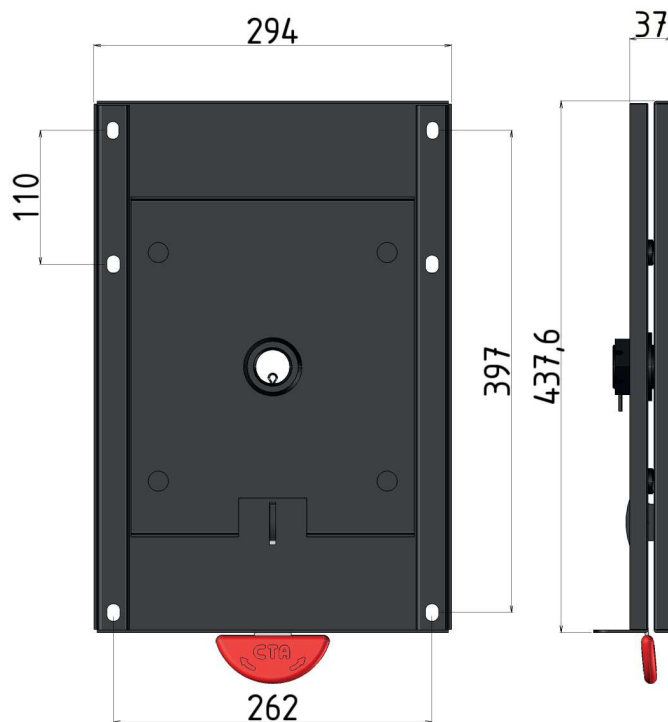

since 1977

Your comfort. Your safety.

PIASTRA GIREVOLE SWIVEL PLATE

▼ P/N: 9PG005800V01 **IVECO** IVECO Daily

Piastra girevole per sedile originale. Design compatto e resistente, rotazione fluida, peso contenuto.

Universal and RH-LH version.

Compatibility is not guaranteed for any options such as suspension seats, electric seats, etc.

DATI TECNICI/Technical Datasheet

Dimensioni/Dimension	437,6x294x37 mm
Peso/Weight	6 kg
Materiale/Materials	Acciaio/Steel
Trattamento/Treatment	Verniciato/Painted
Colore/Colours	Nero/Black
R14-R17	IVECO IVECO Daily from 2006- YTD